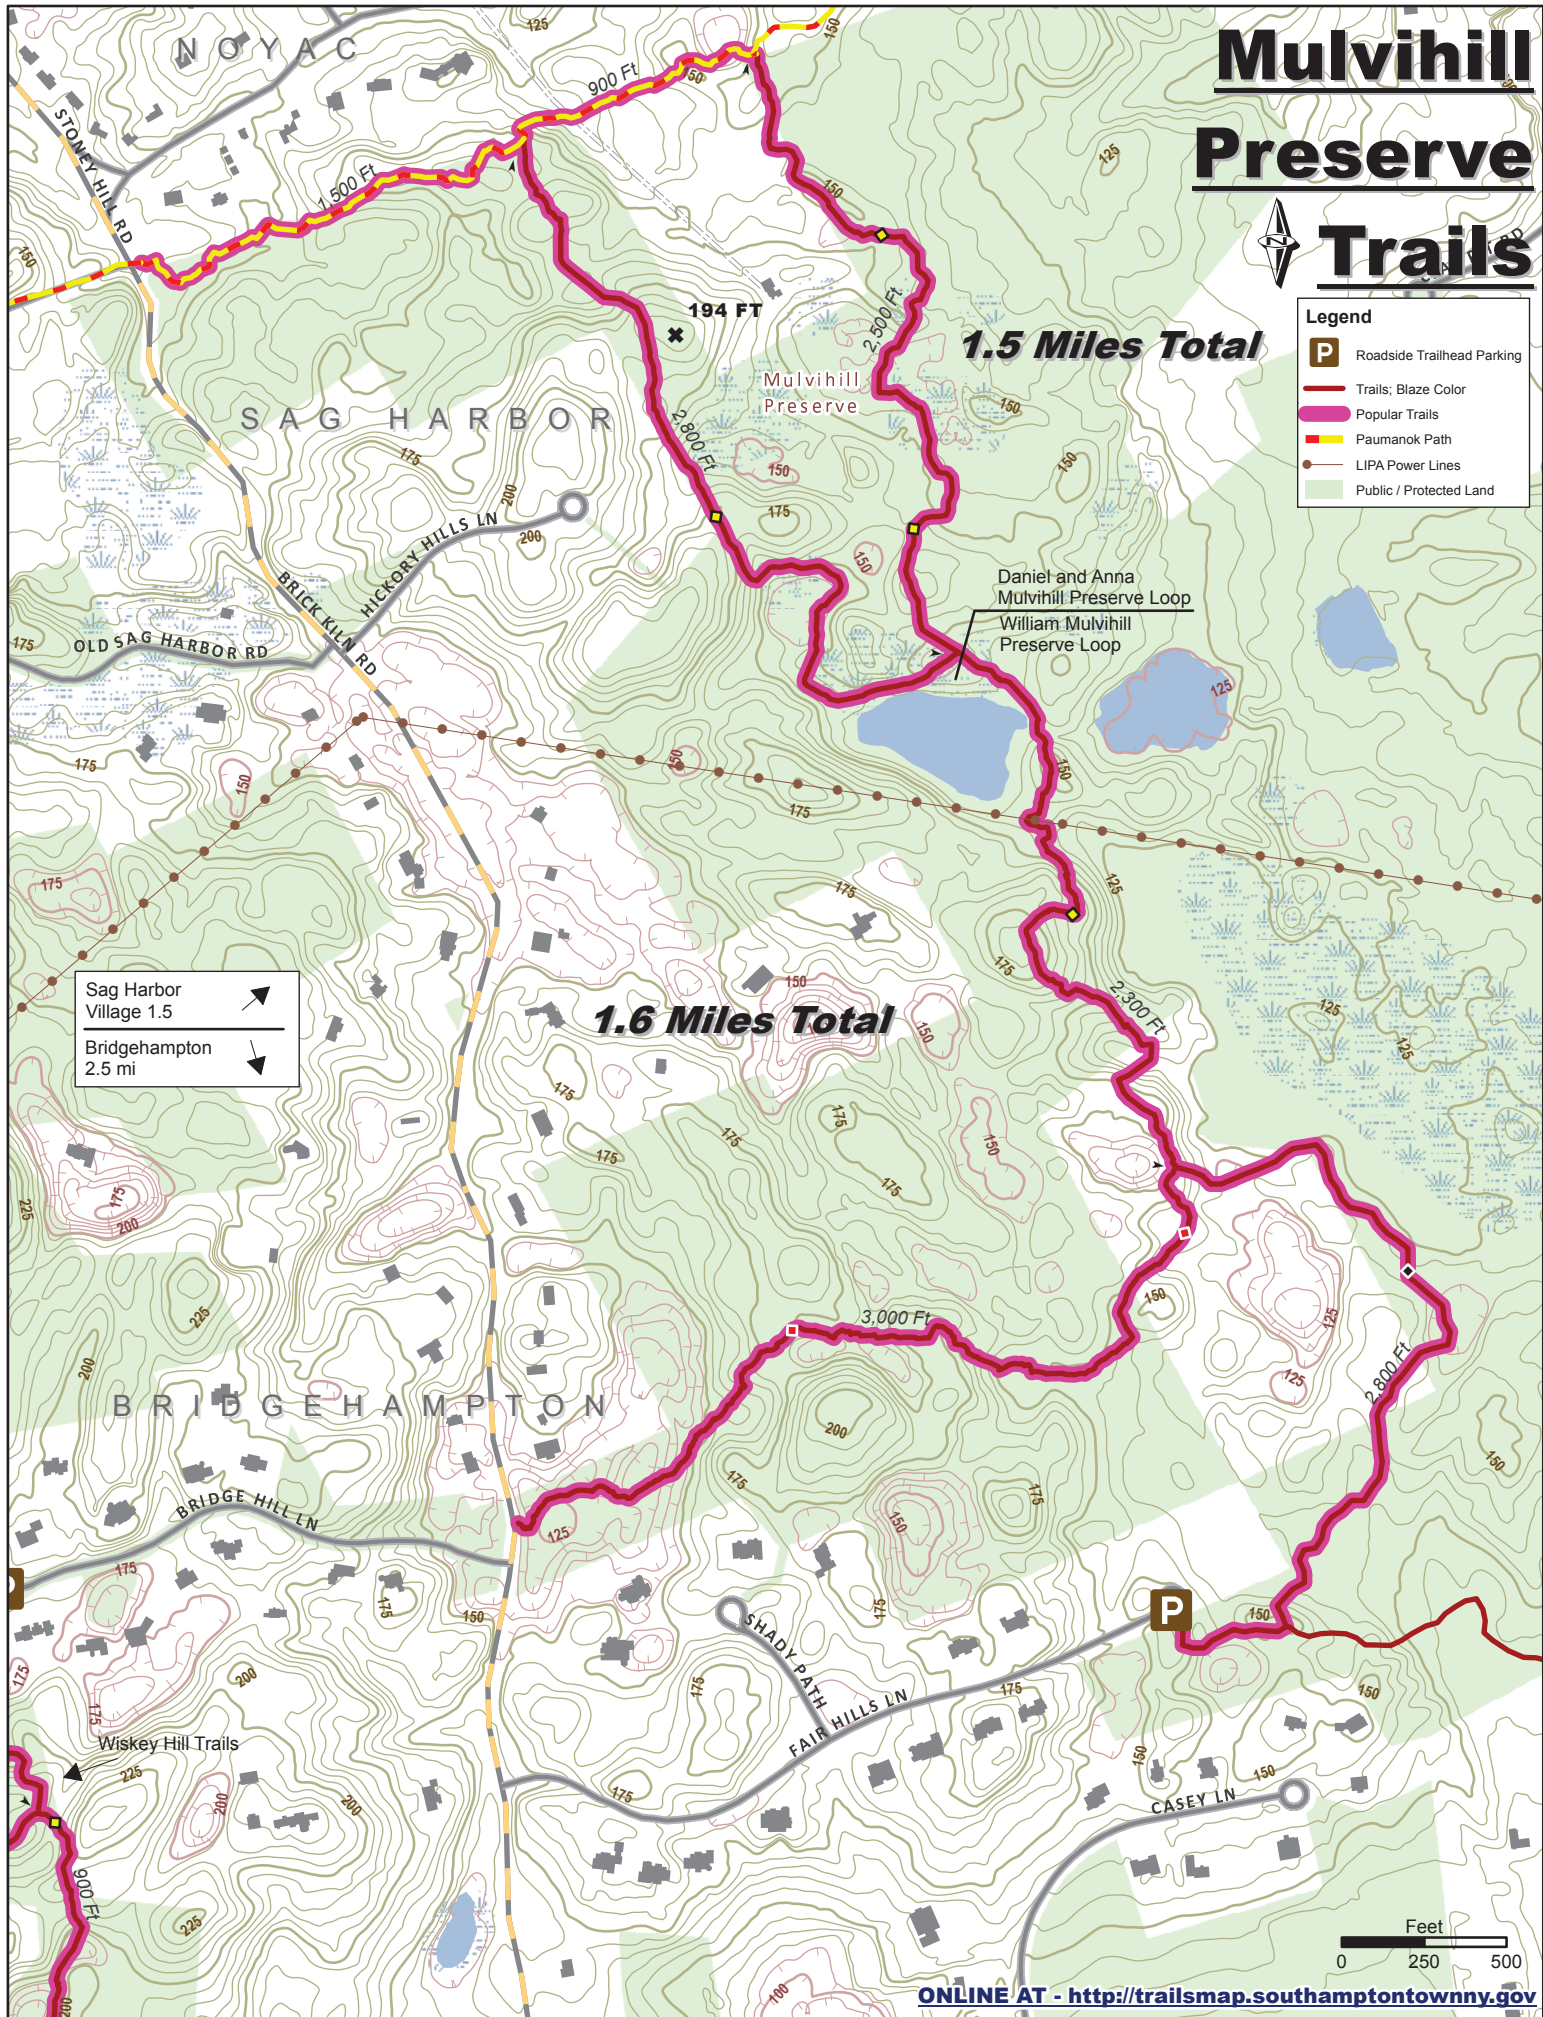

Mulvihill Preserve Trails

- Legend**
- P Roadside Trailhead Parking
 - Trails: Blaze Color
 - Popular Trails
 - Paumanok Path
 - LIPA Power Lines
 - Public / Protected Land

Sag Harbor Village 1.5
 Bridgehampton 2.5 mi

1.6 Miles Total

1.5 Miles Total