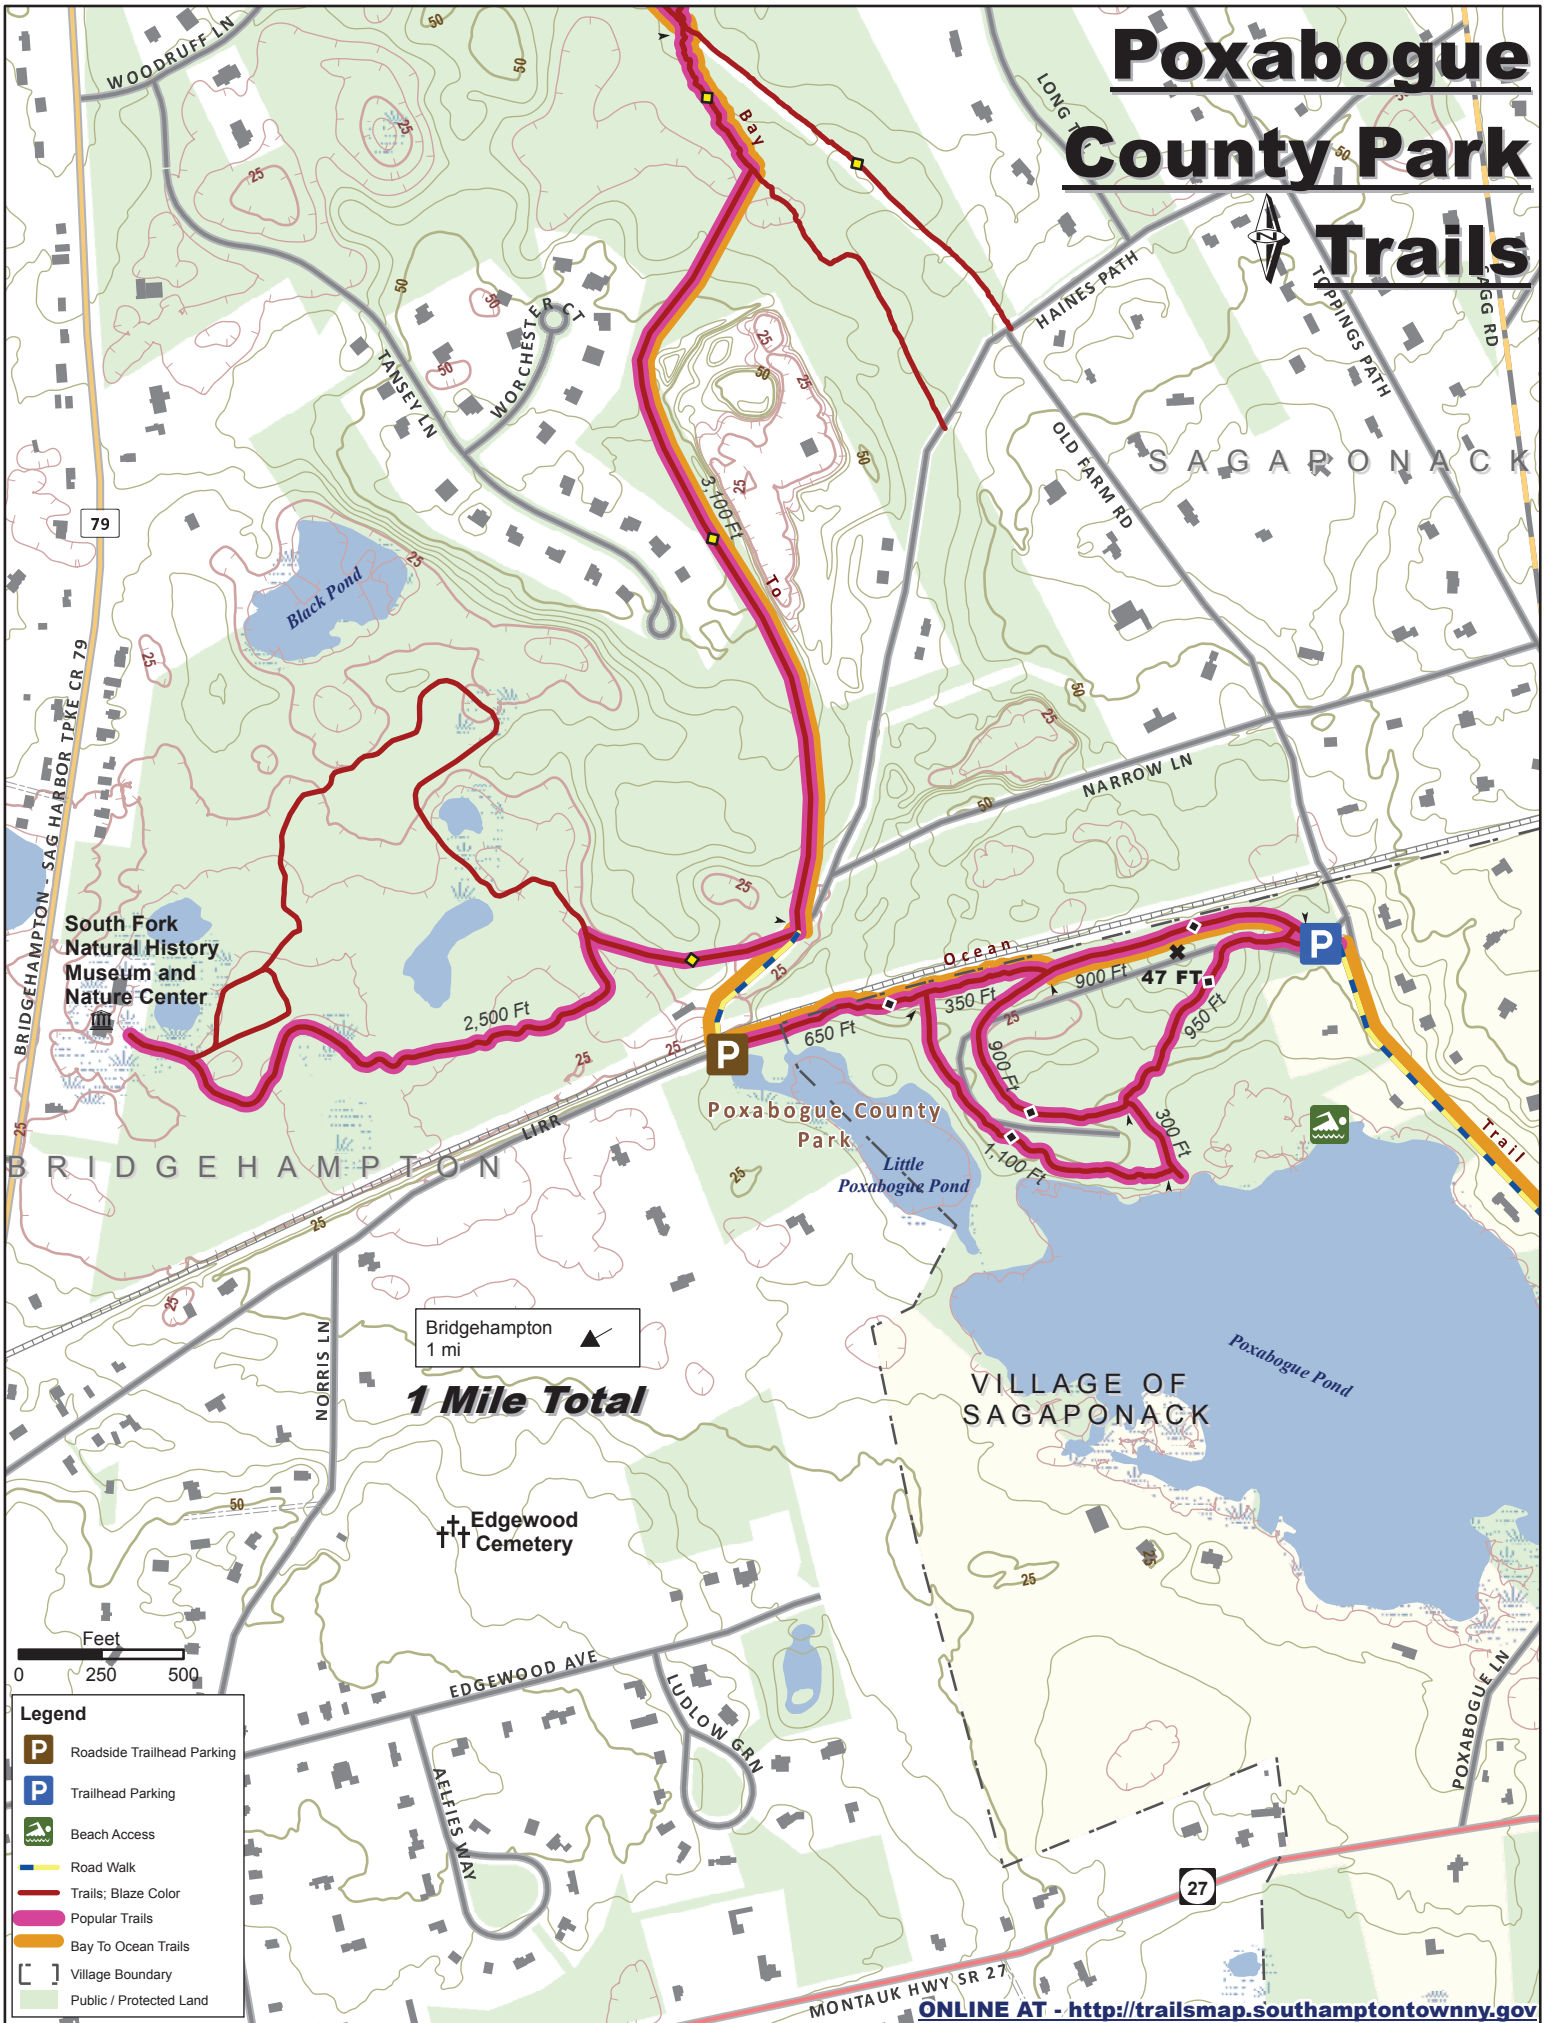

Poxabogue County Park Trails

1 Mile Total

- Legend**
- Roadside Trailhead Parking
 - Trailhead Parking
 - Beach Access
 - Road Walk
 - Trails; Blaze Color
 - Popular Trails
 - Bay To Ocean Trails
 - Village Boundary
 - Public / Protected Land